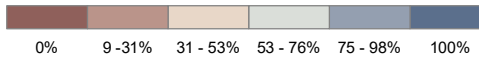

UETN School District Technology

Spring 2018

PERCENT OF DISTRICT USING
802.11ac (Gbps+) WIFI TECHNOLOGY

STATE OF UTAH
BROADBAND OUTREACH CENTER
BROADBAND.UTAH.GOV